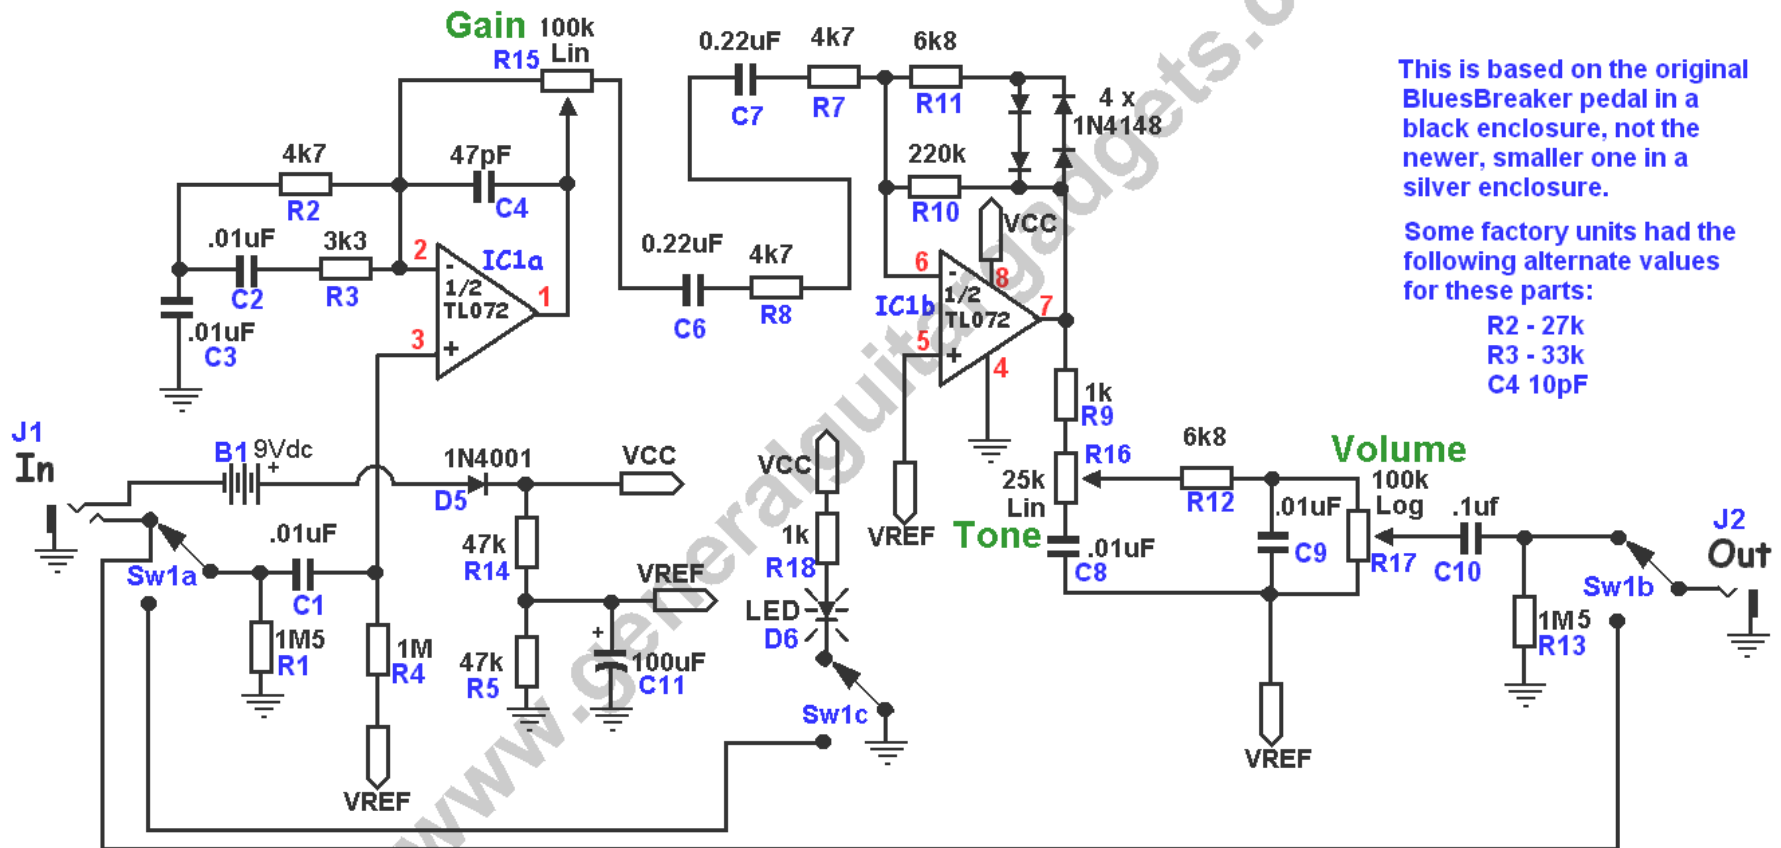

MBB (Marshall™ Vintage BluesBreaker™ Replica) Schematic

Version 2007November20

Copyright 2007 JD Sleep

Permission refused for posting/serving this file from any site other than www.generalguitargadgets.com Trademarks are property of their owners

Blues Breaker (True Bypass)

This is based on the original BluesBreaker pedal in a black enclosure, not the newer, smaller one in a silver enclosure.

Some factory units had the following alternate values for these parts:

- R2 - 27k
- R3 - 33k
- C4 10pF