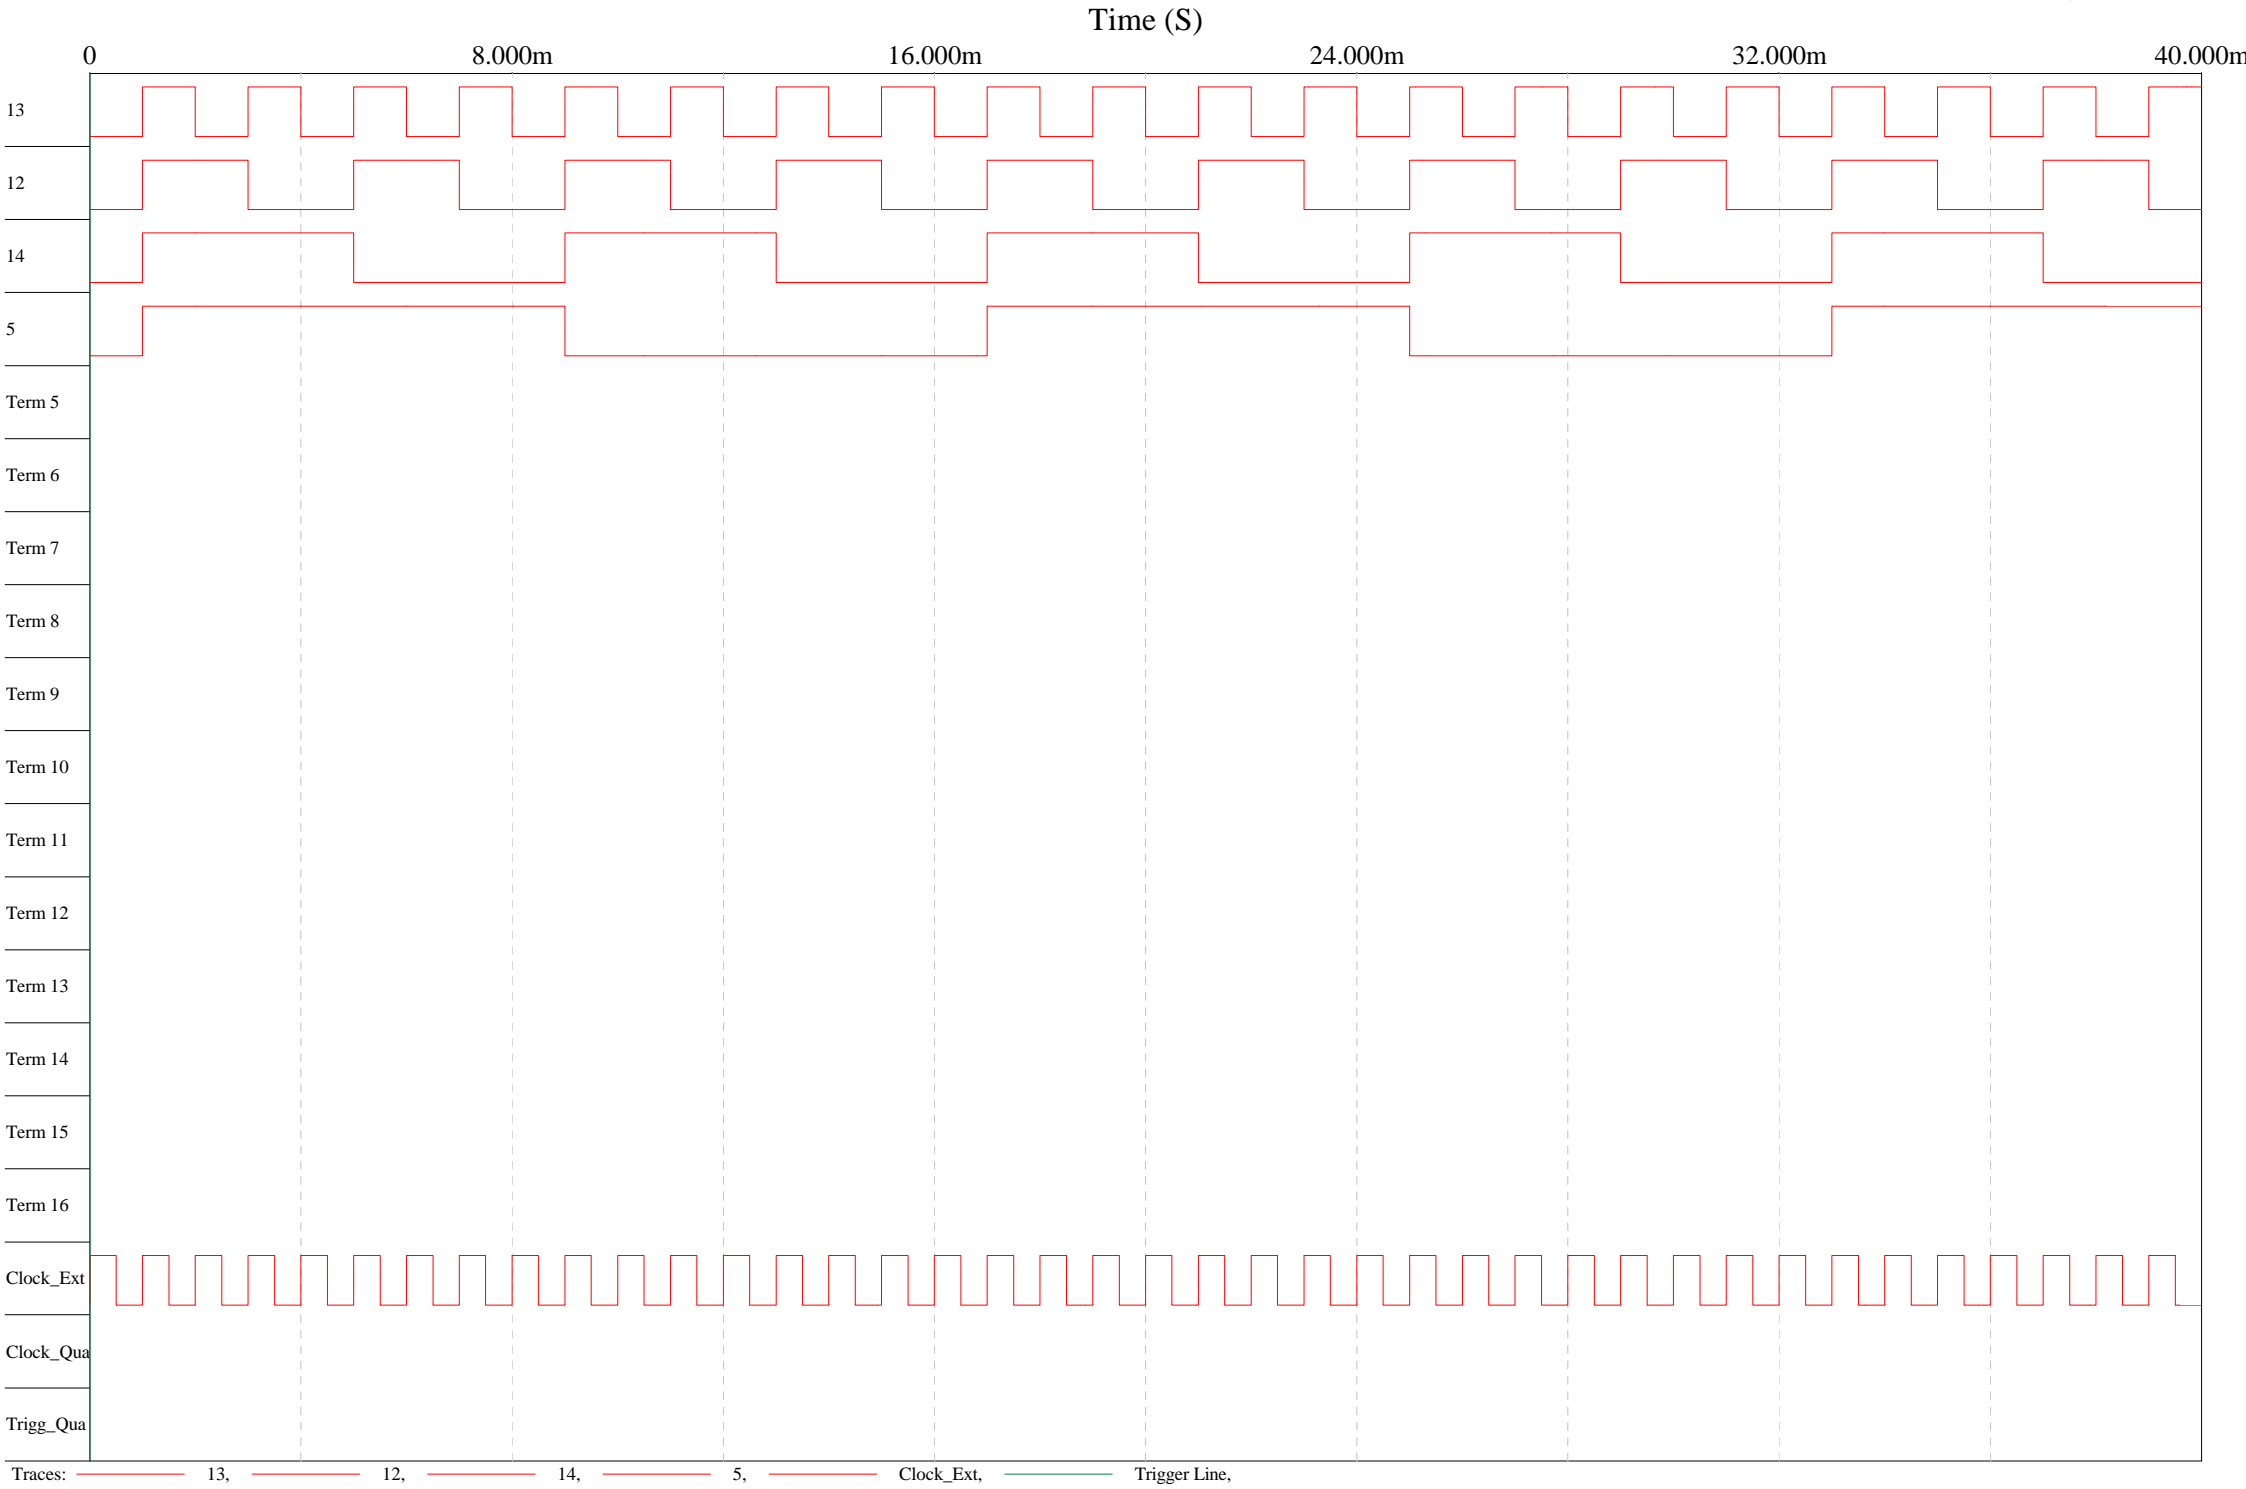

# Circuit1

Printing Time: April 28, 2009 17:57:21

Traces: 13, 12, 14, 5, Clock\_Ext, Trigger Line,